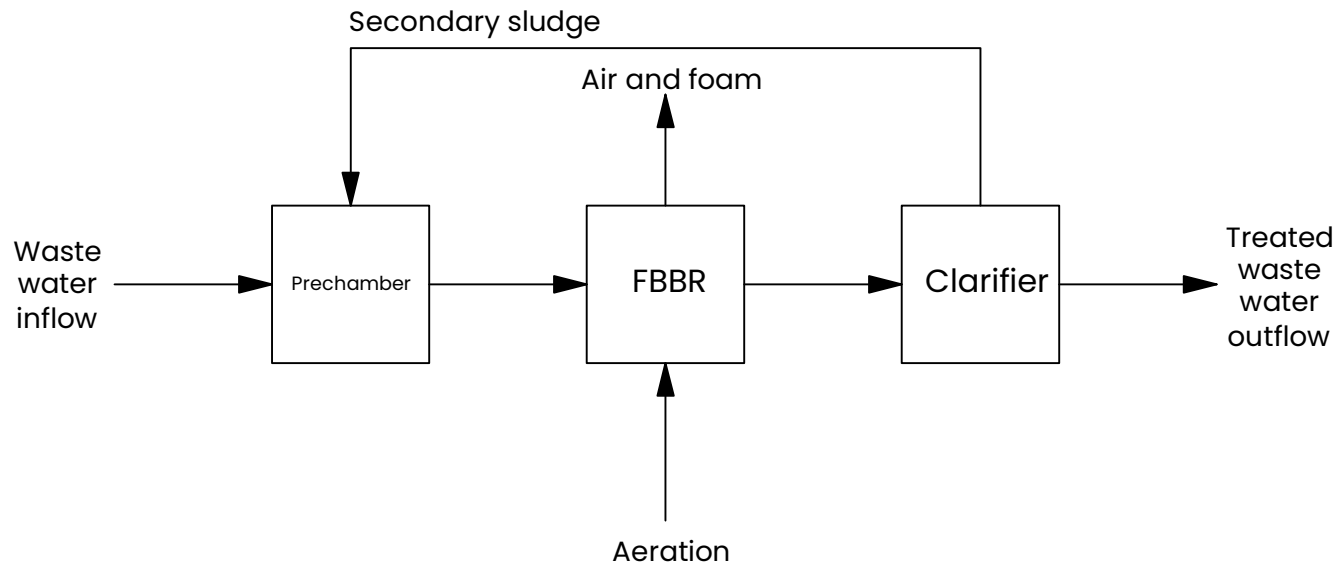

This drawing is our property and may not be reproduced or made accessible to third parties without permission.

				ClearFox <small>be clever</small>		Material		
					DATE	NAME	DIN A4	
				Draw	12.09.2025	PEN	Part.No.:	
				Chek.			Description	
							PE-System PFD	
0	Document creat.	12.09.25	PEN					
Rev.	Change	Date	Name	File: ZE_20250912_PE-System_PFD_EN				Page 1 / 1