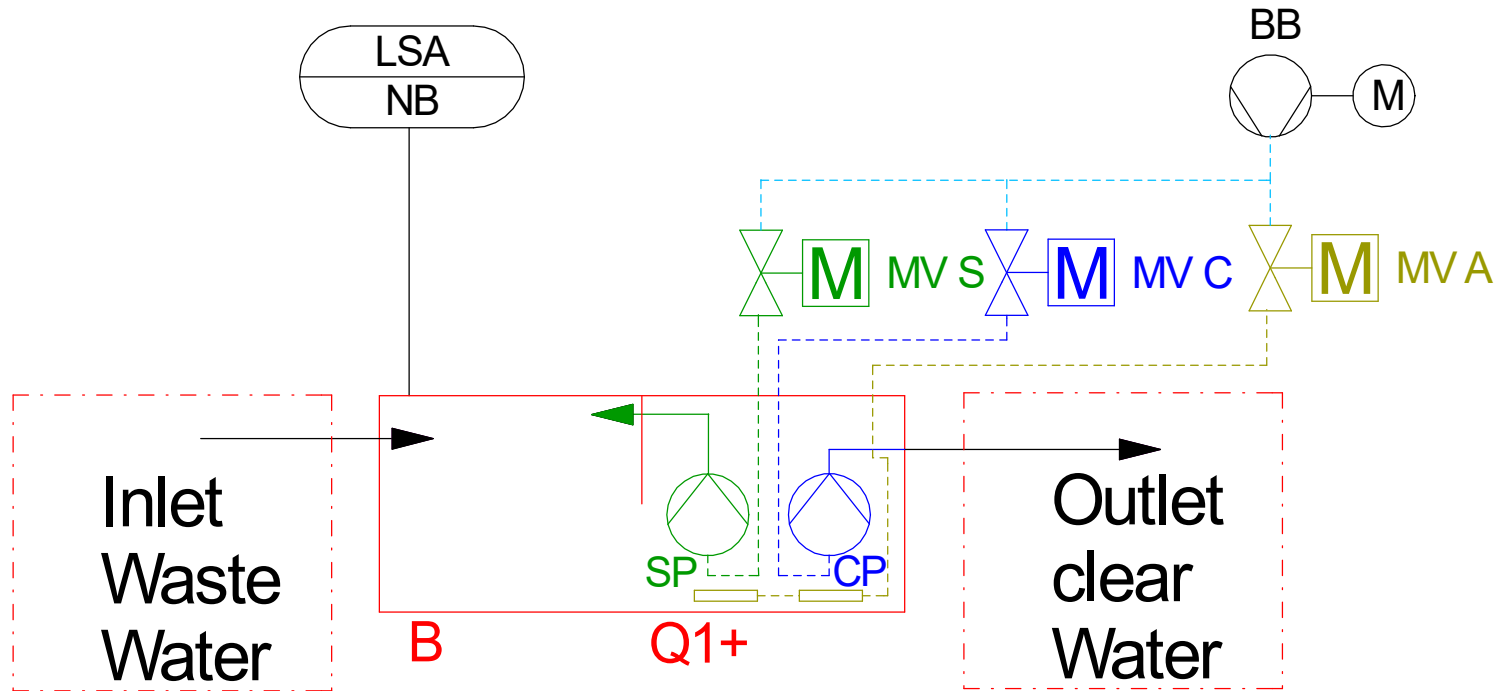

Legend Tanks (Red color):

Q1+ Quick One Reactor
B Buffer

Legend Pumps (Different colors):

BB Blower Biology
CP Clearwater pump
SP Sludge pump

Legend valves (Different colors):

MV A Magnet Valve Aeration
MV C Magnet Valve Clewarwater
MV S Magnet Valve Sludge